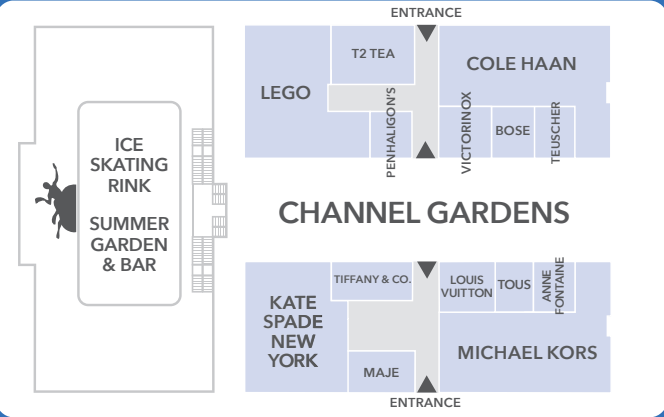

ROCKEFELLER CENTER® STREET LEVEL

WEST 51ST STREET

1270 SIXTH AVENUE

WEST 51ST STREET

630 FIFTH AVENUE

WEST 50TH STREET

1250 SIXTH AVENUE

WEST 50TH STREET

620 FIFTH AVENUE

WEST 49TH STREET

1230 SIXTH AVENUE

WEST 49TH STREET

600 FIFTH AVENUE

WEST 48TH STREET

WEST 48TH STREET

SIXTH AVENUE / AVENUE OF THE AMERICAS

ROCKEFELLER PLAZA

FIFTH AVENUE