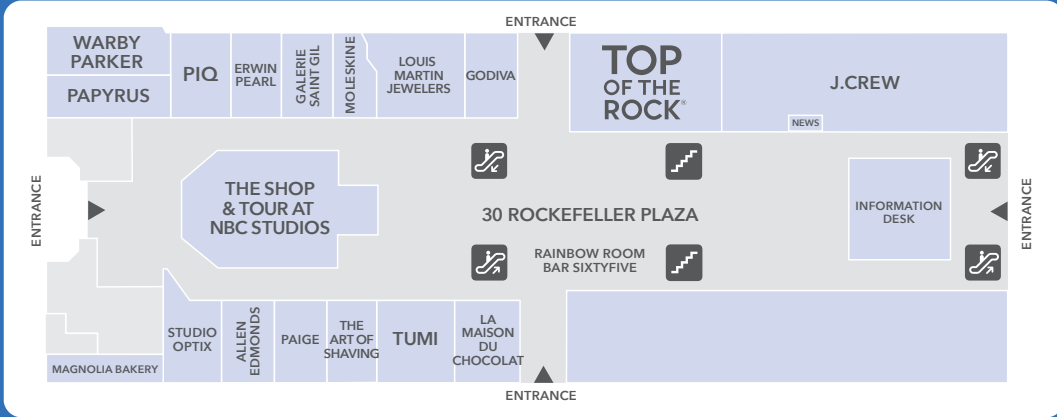

ROCKEFELLER CENTER® STREET LEVEL

WEST 51ST STREET

1270 SIXTH AVENUE

WEST 51ST STREET

630 FIFTH AVENUE

WEST 50TH STREET

1250 SIXTH AVENUE

WEST 50TH STREET

620 FIFTH AVENUE

WEST 49TH STREET

1230 SIXTH AVENUE

WEST 49TH STREET

600 FIFTH AVENUE

WEST 48TH STREET

WEST 48TH STREET

SIXTH AVENUE / AVENUE OF THE AMERICAS

ROCKEFELLER PLAZA

FIFTH AVENUE