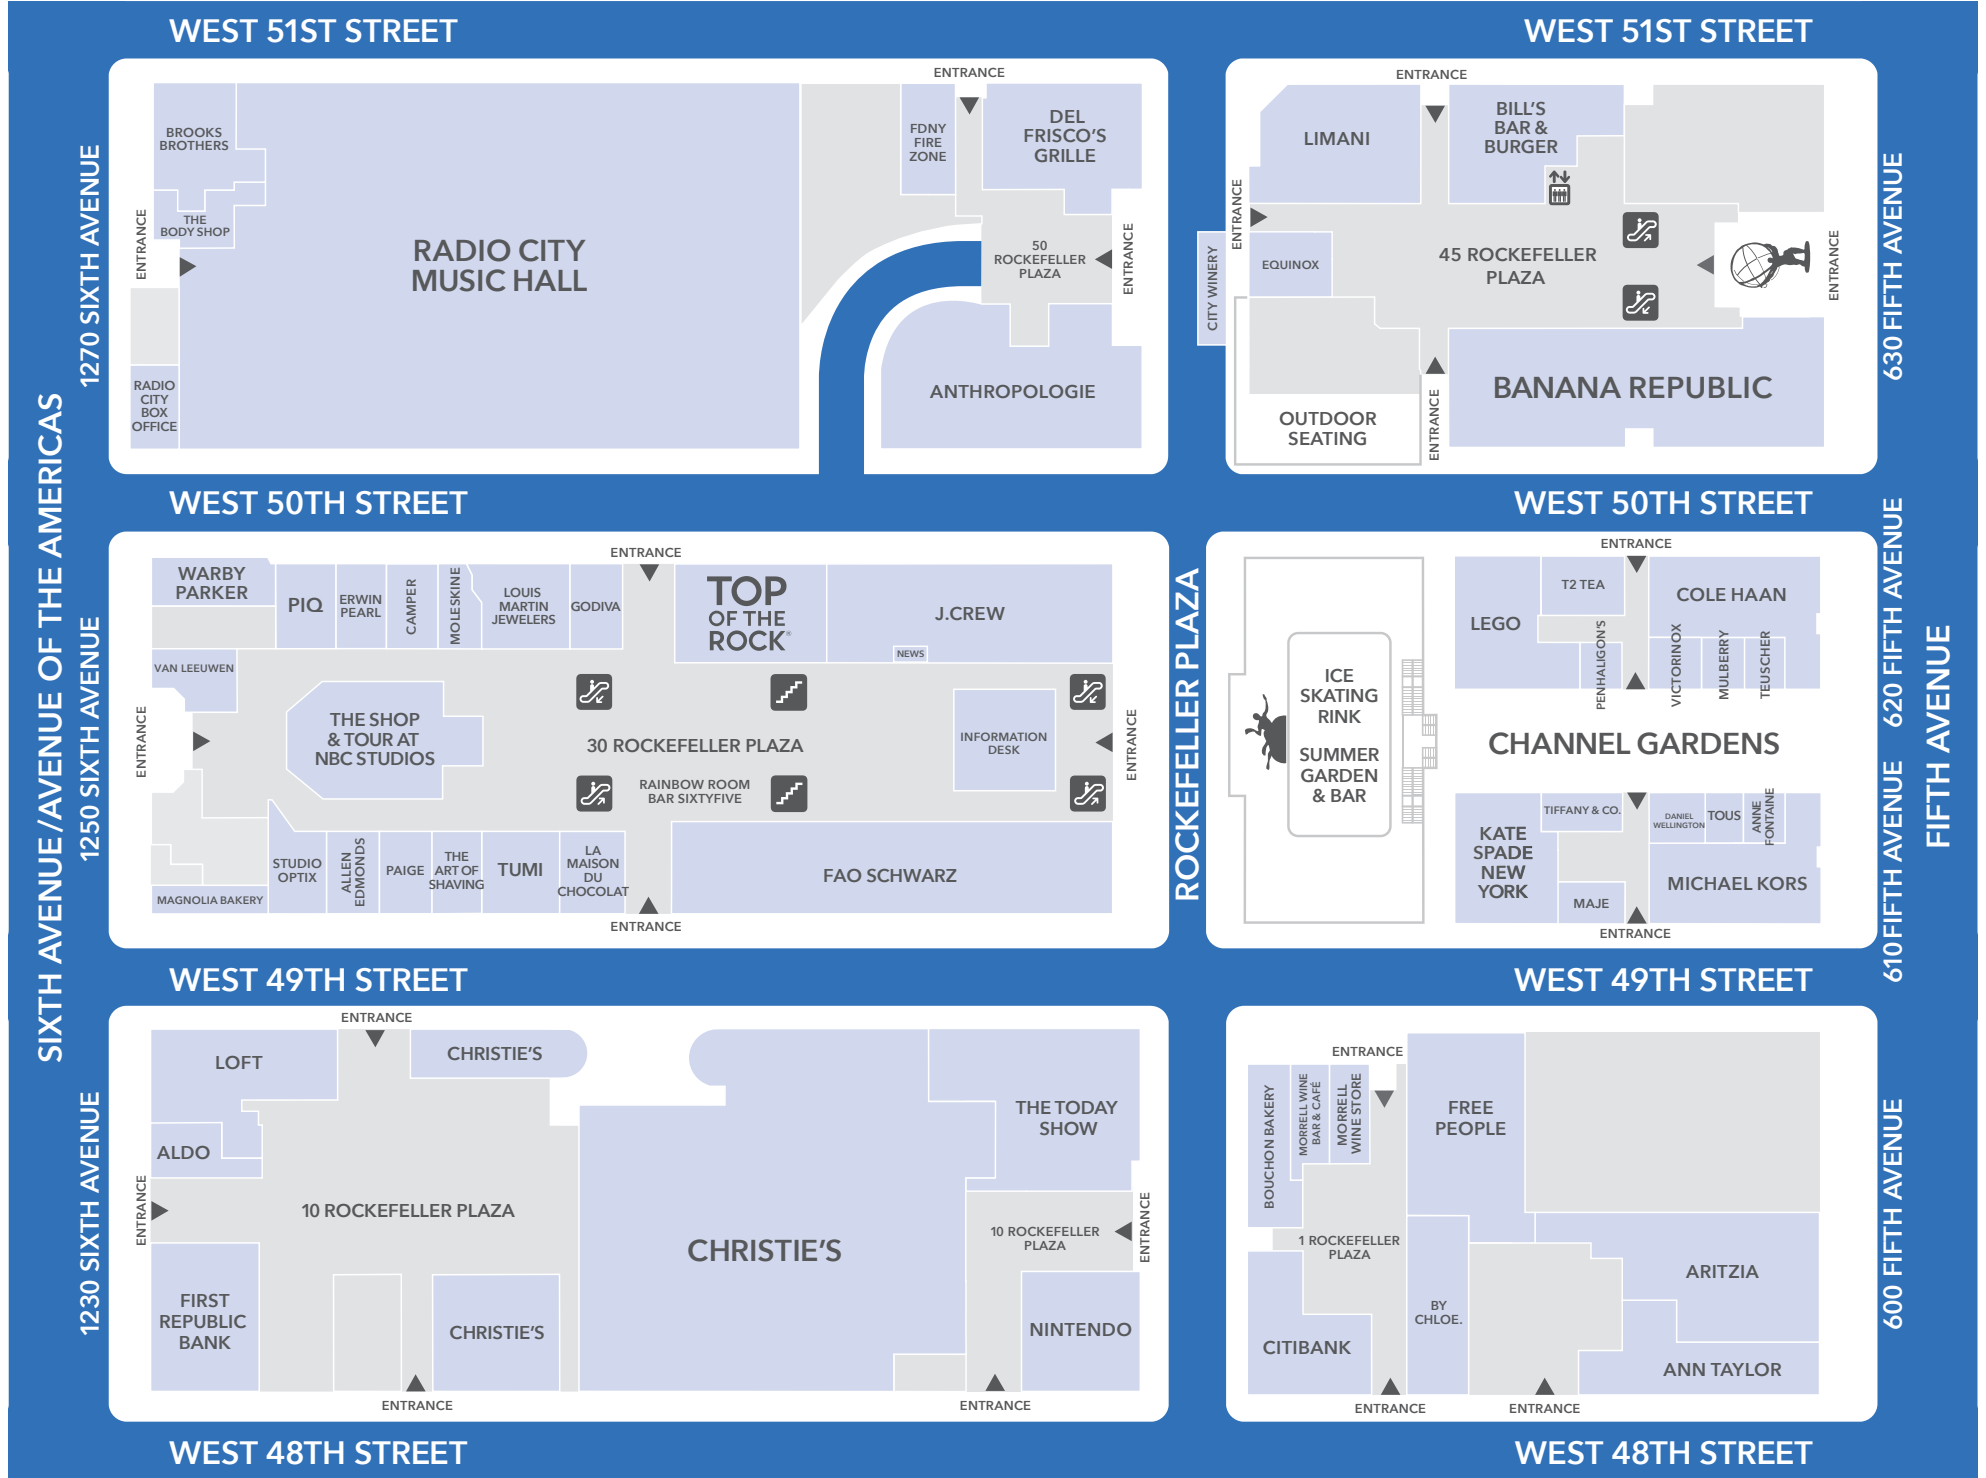

ROCKEFELLER CENTER® STREET LEVEL

WEST 51ST STREET

WEST 51ST STREET

1270 SIXTH AVENUE

630 FIFTH AVENUE

SIXTH AVENUE / AVENUE OF THE AMERICAS

1250 SIXTH AVENUE

610 FIFTH AVENUE

FIFTH AVENUE

600 FIFTH AVENUE

WEST 50TH STREET

WEST 50TH STREET

WEST 49TH STREET

WEST 49TH STREET

WEST 48TH STREET

WEST 48TH STREET