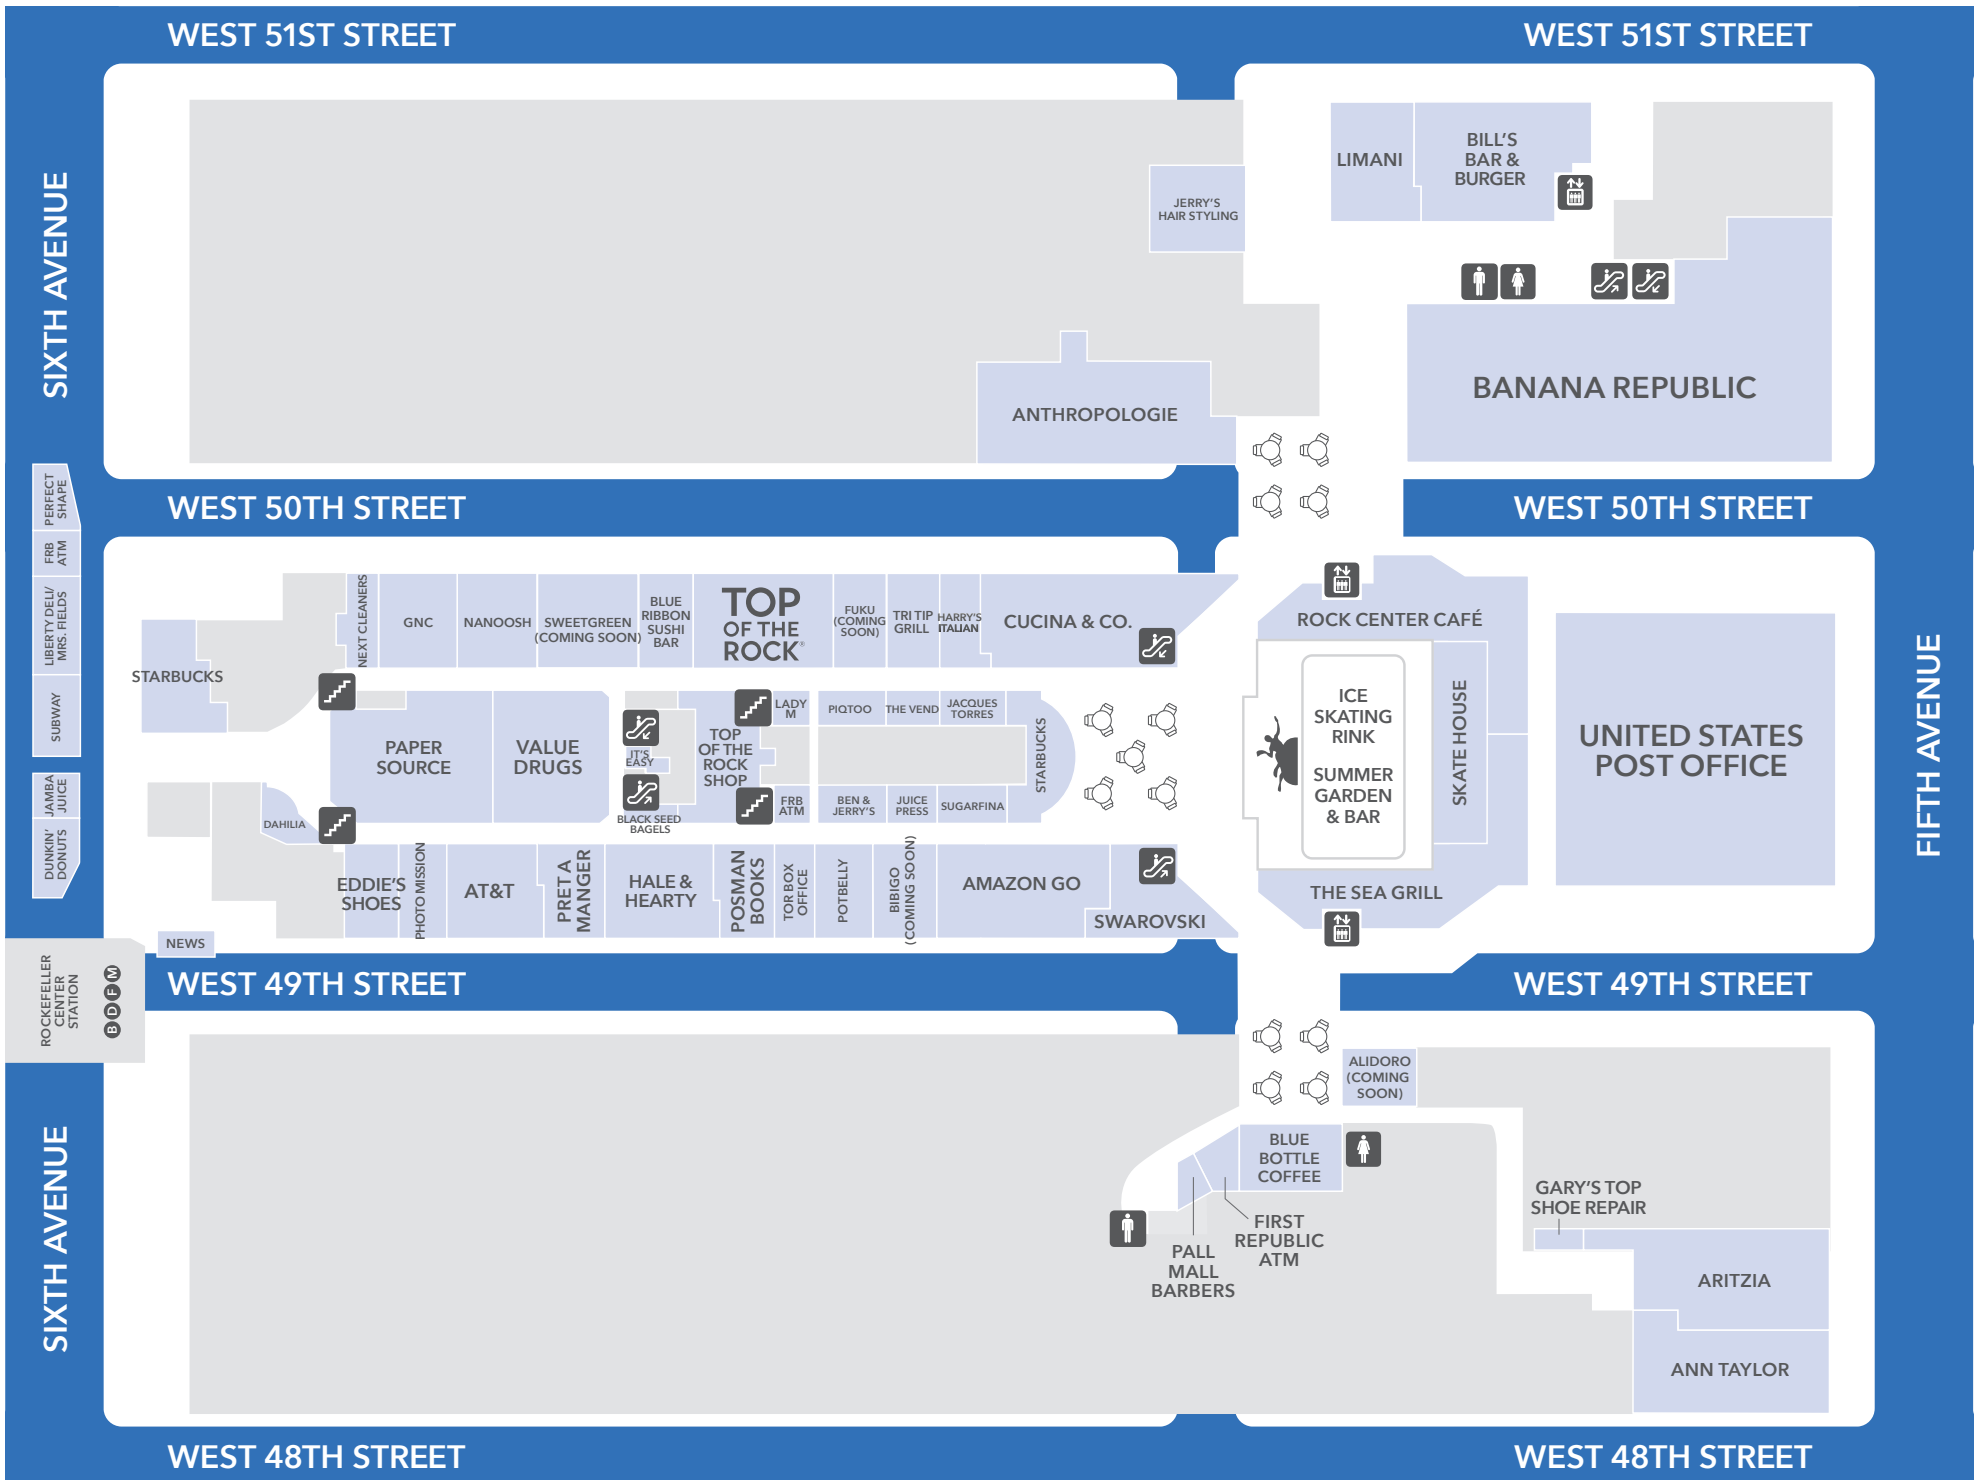

# ROCKEFELLER CENTER® CONCOURSE LEVEL

ROCKEFELLER CENTER® STREET LEVEL

WEST 51ST STREET

WEST 51ST STREET

1270 SIXTH AVENUE

630 FIFTH AVENUE

SIXTH AVENUE / AVENUE OF THE AMERICAS

WEST 50TH STREET

WEST 50TH STREET

1250 SIXTH AVENUE

ROCKEFELLER PLAZA

610 FIFTH AVENUE

FIFTH AVENUE

WEST 49TH STREET

WEST 49TH STREET

1230 SIXTH AVENUE

600 FIFTH AVENUE

WEST 48TH STREET

WEST 48TH STREET